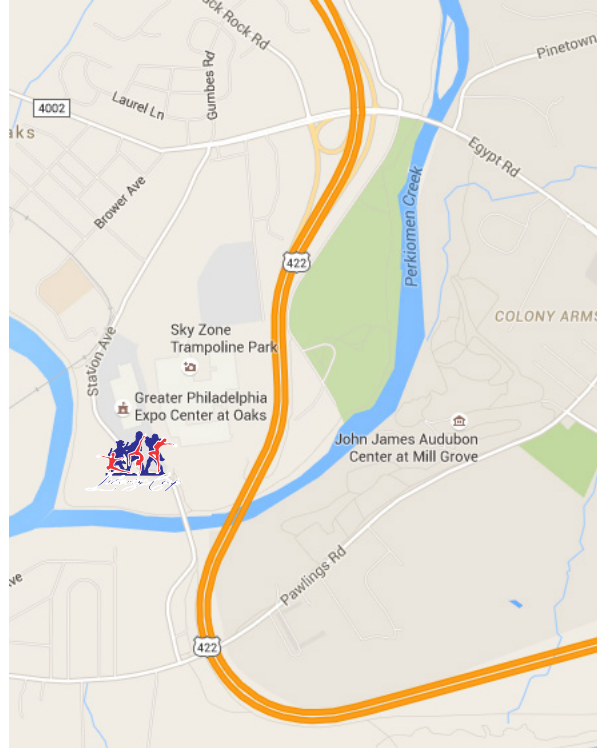

# Notes for guests and coaches of the 2017 Liberty Cup

Friday December 1, Saturday December 2, Sunday December 3

Official address for navigation and smart phone directions:

Greater Philadelphia Expo Center  
100 Station Ave, Oaks, PA 19456  
phillyexpoctr.com

Once inside the Oaks complex, follow Station Avenue, past Target, the Regal Movie Theater, Lowes and BJ's around to Convention Center Buildings

The Convention Center has 3 areas under one roof. Areas A, B, and C.

**The Liberty Cup is in Building C.**

Ample parking is located right in front and on the side and is a short walk to the entrance door.

Once inside athletes and coaches will be directed to the sign in table. Other guests will pay the appropriate admission fee for a day pass wristband for entry to the event. Exact change speeds the process.