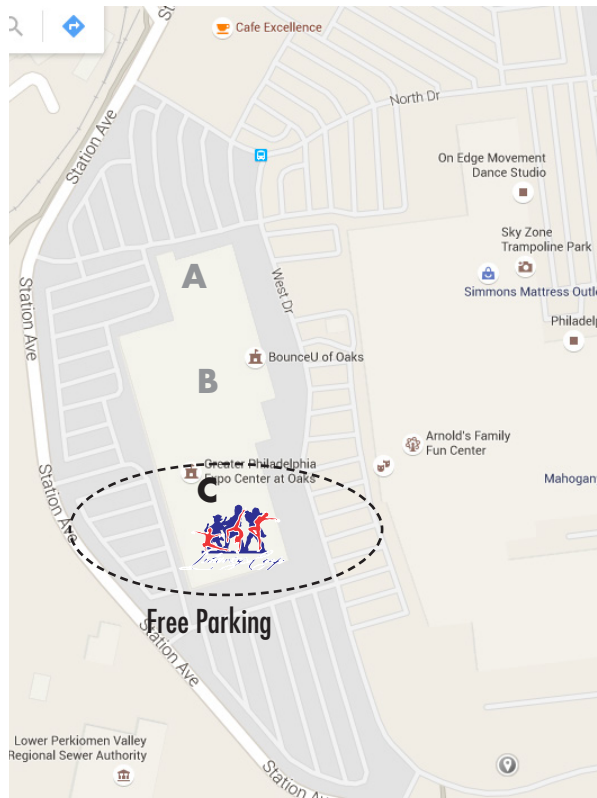

# Notes for guests and coaches of the 2017 Liberty Cup

Friday December 1, Saturday December 2, Sunday December 3

Official address for navigation and smart phone directions:

Greater Philadelphia Expo Center  
100 Station Ave, Oaks, PA 19456  
phillyexpoctr.com

Once inside the Oaks complex, follow Station Avenue, past Target, the Regal Movie Theater, Lowes and BJ's around to Convention Center Buildings

The Convention Center has 3 areas under one roof. Areas A, B, and C.

**The Liberty Cup is in Building C.**

Ample parking is located right in front and on the side and is a short walk to the entrance door.

Once inside athletes and coaches will be directed to the sign in table. Other guests will pay the appropriate admission fee for a day pass wristband for entry to the event. Exact change speeds the process.

Scores will also be displayed by projector TV.

**COMPETITION SITE**  
Greater Philadelphia Expo Center  
100 Station Avenue  
Oaks PA 19456  
484.754.EXPO voice  
www.phillyexpoctr.com website

**Host Gym**  
Aerials Gymnastics Center  
610.983.9044 voice