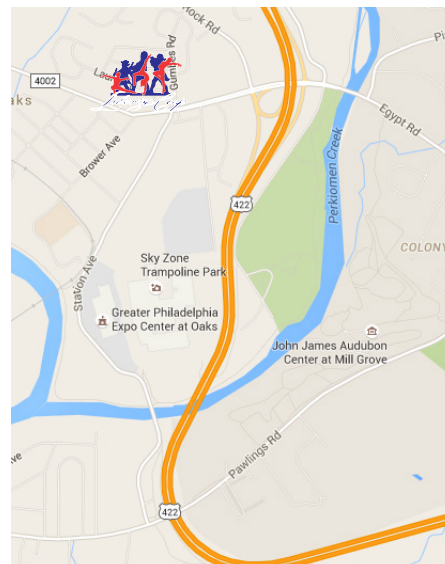

COMPETITION SITE
Greater Philadelphia Expo Center
100 Station Avenue
Oaks PA 19456
484.754.EXPO voice
www.phillyexpocenter.com website

Host Gym
Aerials Gymnastics Center
610.983.9044 voice

info@Libertycup.net email
Rob@aerialsgymnastics.com
www.Libertycup.net website