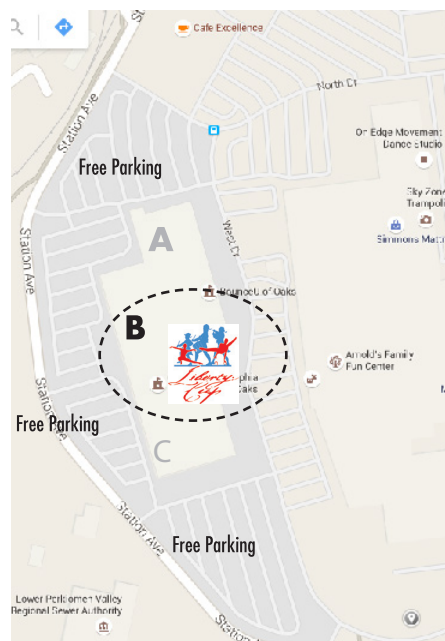

COMPETITION SITE
Greater Philadelphia Expo Center
100 Station Avenue
Oaks PA 19456
484.754.EXPO voice
www.phillyexpocenter.com website

Host Gym
Aerials Gymnastics Center
610.983.9044 voice

info@Libertycup.net email
Rob@aerialsgymnastics.com
www.Libertycup.net website