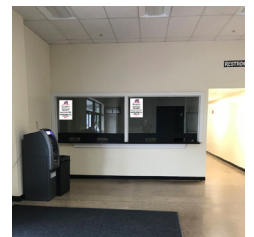

✓ Liberty Cup signs will be posted on the door.

✓ Come in using only the doors marked for entry. Marked with a sign "Entry Only". DO NOT enter door marked in RED, EXIT ONLY.

3 Doors to Entry.
Do not Enter thru Exit

✓ Please see the attendants for the appropriate payment and to receive your wristband for entry. Exact change makes everything go faster. Venmo or Cash only, no credit card or checks. A cash machine is located in the lobby for your convenience.